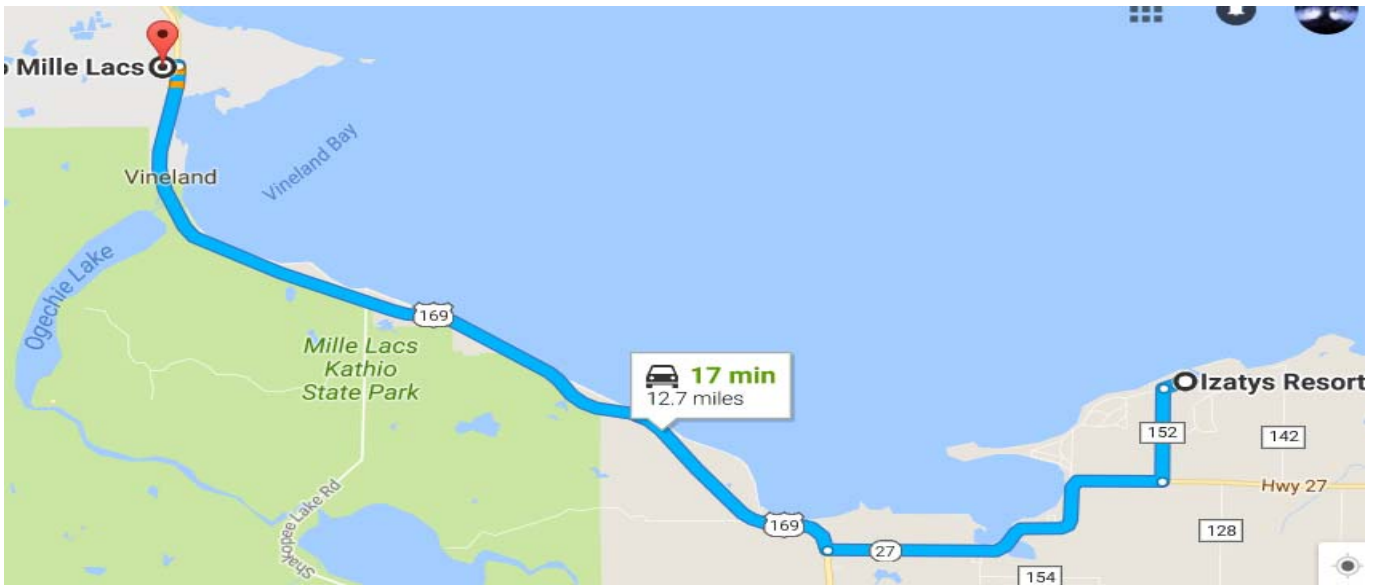

Phone:(320) 532-7777