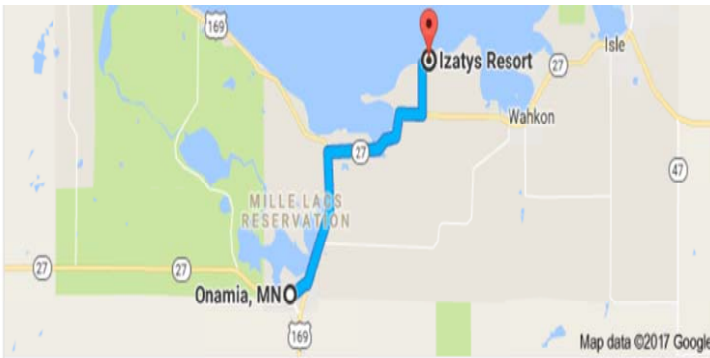

**Lodging Information Prices**

Address: 40005 85th Ave, Onamia, MN 56359  
 Phone: (320) 532-4574

- Standard Double Queen-**  
\$89
- Standard King-**  
\$89.00
- King Suite-**  
\$129.00
- 2 BDRM Beach Villa-**  
\$212.50
- 3 BDRM Beach Villa-**  
\$237.50
- 4 BDRM Beach Villa-**  
\$327.50
- 3 BDRM Townhome-**  
\$267.50

Address: 1325 State Hwy 47, Isle, MN 56342  
 Phone: (320) 676-3535

- Standard Room-** \$89.00
- Deluxe Room-** \$89.00
- Whirlpool Suite-** \$115.00

Call for current rates...

Address: 41334 Shakopee Lake Road, Onamia, MN 56359  
Phone: (320) 532-8590