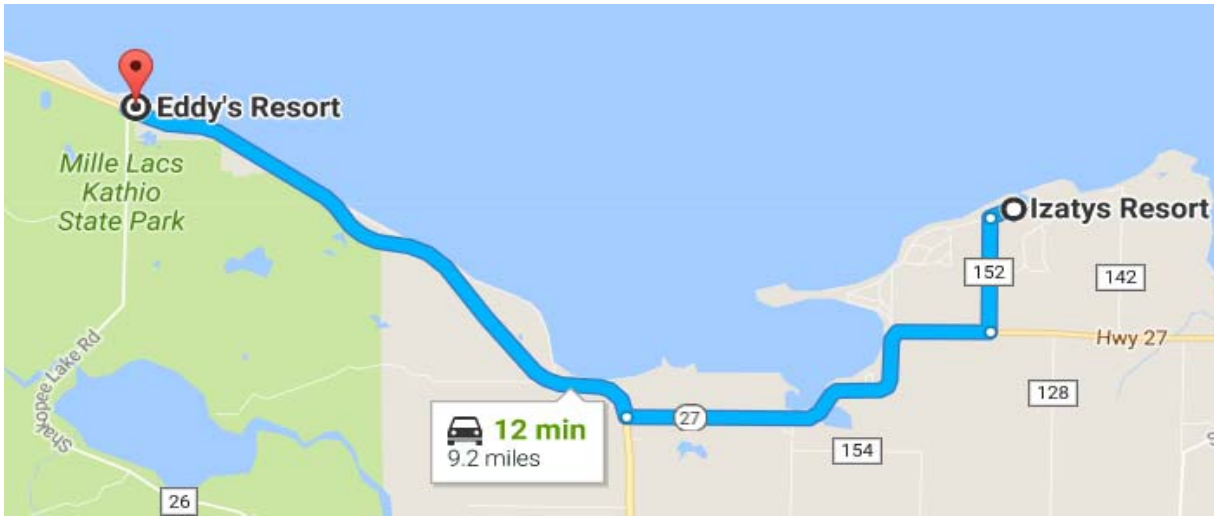

Lodging Information Prices

Address: 40005 85th Ave, Onamia, MN 56359
 Phone: (320) 532-4574

- Standard Double Queen-**
\$89
- Standard King-**
\$89.00
- King Suite-**
\$129.00
- 2 BDRM Beach Villa-**
\$212.50
- 3 BDRM Beach Villa-**
\$237.50
- 4 BDRM Beach Villa-**
\$327.50
- 3 BDRM Townhome-**
\$267.50

Address: 1325 State Hwy 47, Isle, MN 56342
 Phone: (320) 676-3535

- Standard Room-** \$89.00
- Deluxe Room-** \$89.00
- Whirlpool Suite-** \$115.00

Call for current rates...

Address: 41334 Shakopee Lake Road, Onamia, MN 56359
Phone: (320) 532-8590