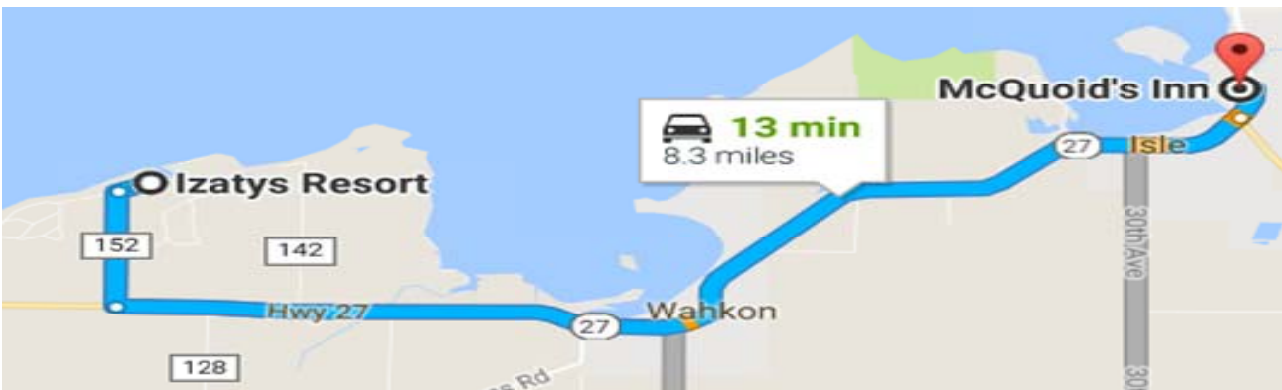

**Lodging Information Prices**

Address: 40005 85th Ave, Onamia, MN 56359  
 Phone: (320) 532-4574

- Standard Double Queen-**  
\$89
- Standard King-**  
\$89.00
- King Suite-**  
\$129.00
- 2 BDRM Beach Villa-**  
\$212.50
- 3 BDRM Beach Villa-**  
\$237.50
- 4 BDRM Beach Villa-**  
\$327.50
- 3 BDRM Townhome-**  
\$267.50

Address: 1325 State Hwy 47, Isle, MN 56342  
 Phone: (320) 676-3535

- Standard Room-** \$89.00
- Deluxe Room-** \$89.00
- Whirlpool Suite-** \$115.00

Call for current rates...

Address: 41334 Shakopee Lake Road, Onamia, MN 56359  
Phone: (320) 532-8590

Call for current rates...

Address: 45401 Mille Lacs Pkwy, Isle, MN 56342  
Phone: (320) 676-8834

Call for current rates...

Address: 777 Grand Ave, Onamia, MN 56359

Phone:(320) 532-7777

Call for current rates...

Address: 510 E Lake St, Isle, MN 56342  
Phone:(320) 676-1100

Call for current rates...

Address: 5436 479th St, Isle, MN 56342

Phone:(320) 676-3227

Call for current rates...

Address: 7827 US-169, Garrison, MN 56450