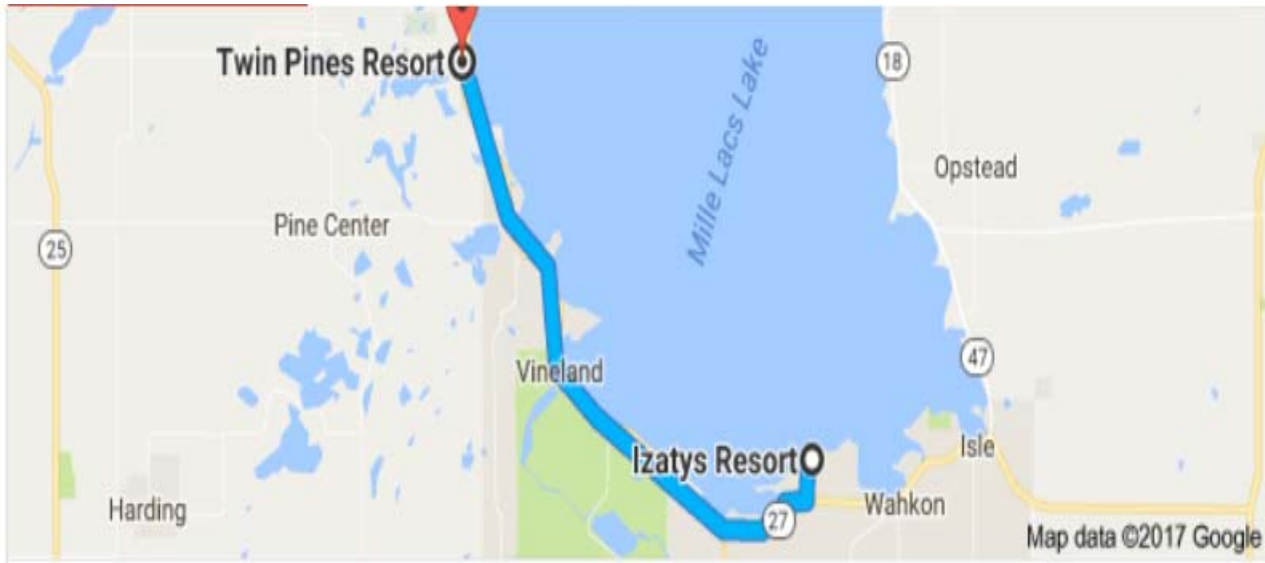

Call for current rates...

Address: 7827 US-169, Garrison, MN 56450

Phone:(320) 692-4413