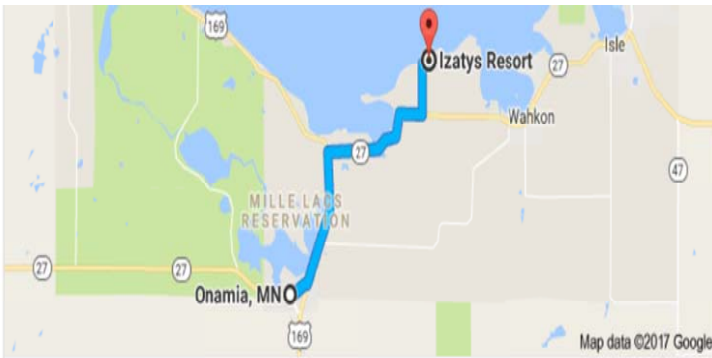

Lodging Information Prices

Address: 40005 85th Ave, Onamia, MN 56359
 Phone: (320) 532-4574

- Standard Double Queen-**
\$89
- Standard King-**
\$89.00
- King Suite-**
\$129.00
- 2 BDRM Beach Villa-**
\$212.50
- 3 BDRM Beach Villa-**
\$237.50
- 4 BDRM Beach Villa-**
\$327.50
- 3 BDRM Townhome-**
\$267.50

Address: 1325 State Hwy 47, Isle, MN 56342
 Phone: (320) 676-3535

- Standard Room-** \$89.00
- Deluxe Room-** \$89.00
- Whirlpool Suite-** \$115.00

Call for current rates...

Address: 41334 Shakopee Lake Road, Onamia, MN 56359
Phone: (320) 532-8590