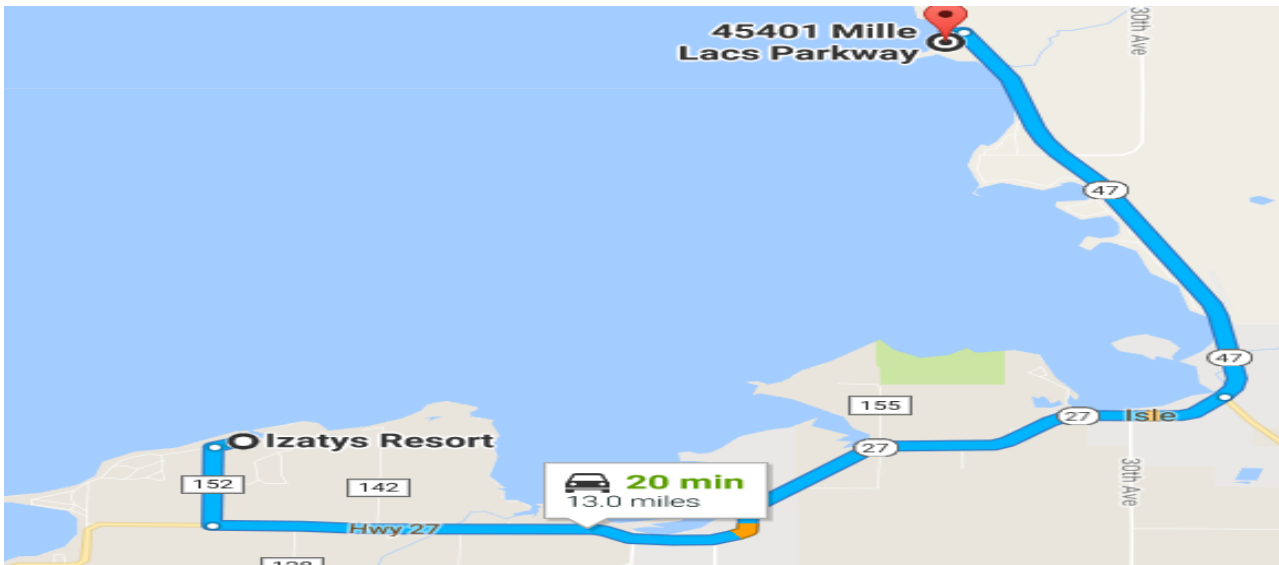

Call for current rates...

Address: 45401 Mille Lacs Pkwy, Isle, MN 56342
Phone: (320) 676-8834