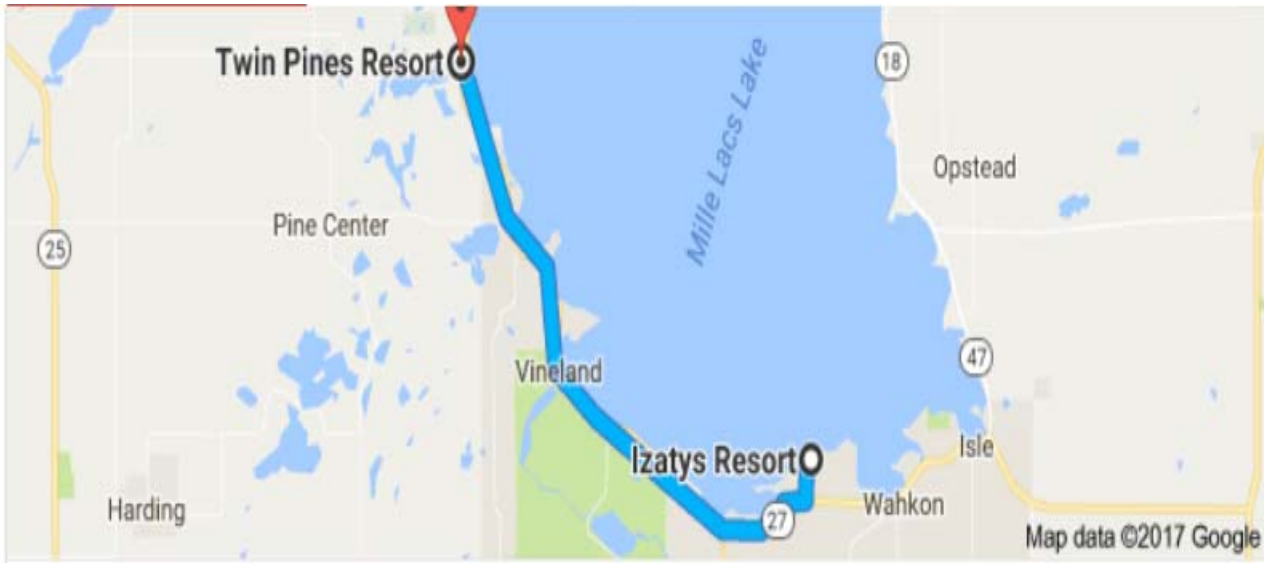

Call for current rates...

Address: 7827 US-169, Garrison, MN 56450

Phone:(320) 692-4413