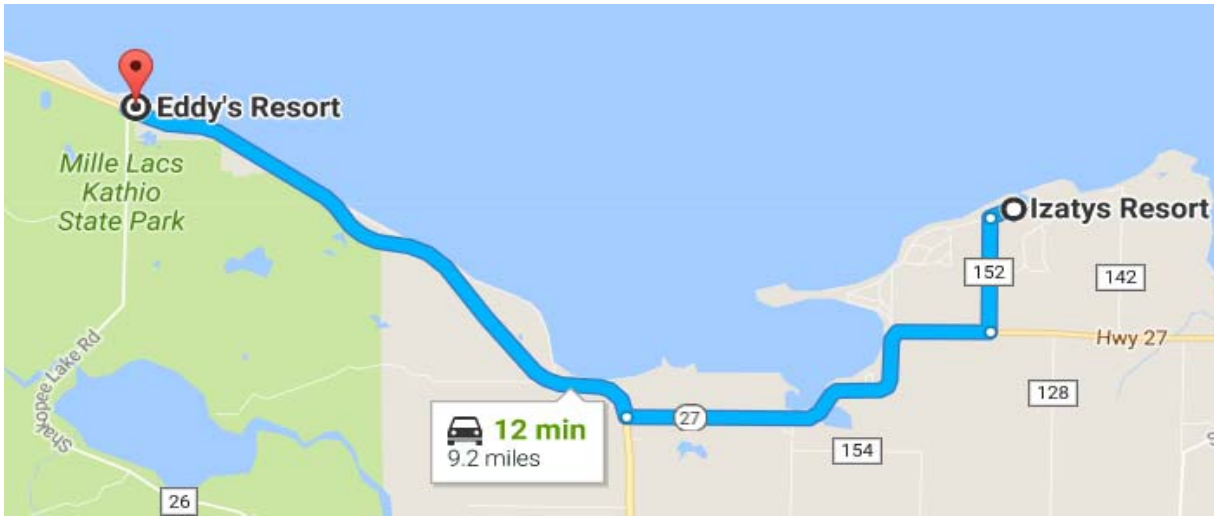

**Lodging Information Prices**

Address: 40005 85th Ave, Onamia, MN 56359  
 Phone: (320) 532-4574

- Standard Double Queen-**  
\$89
- Standard King-**  
\$89.00
- King Suite-**  
\$129.00
- 2 BDRM Beach Villa-**  
\$212.50
- 3 BDRM Beach Villa-**  
\$237.50
- 4 BDRM Beach Villa-**  
\$327.50
- 3 BDRM Townhome-**  
\$267.50

Address: 1325 State Hwy 47, Isle, MN 56342  
 Phone: (320) 676-3535

- Standard Room-** \$89.00
- Deluxe Room-** \$89.00
- Whirlpool Suite-** \$115.00

Call for current rates...

Address: 41334 Shakopee Lake Road, Onamia, MN 56359  
Phone: (320) 532-8590