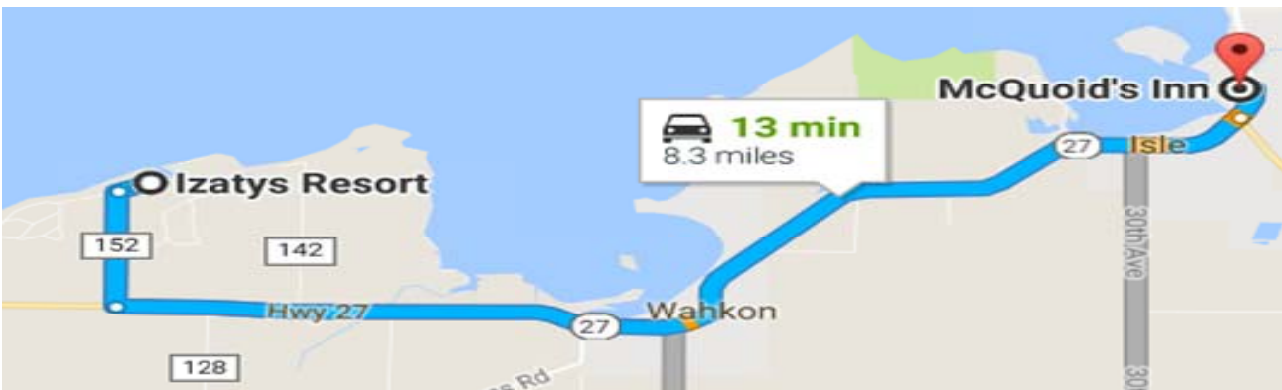

Lodging Information Prices

Address: 40005 85th Ave, Onamia, MN 56359
 Phone: (320) 532-4574

- Standard Double Queen-**
\$89
- Standard King-**
\$89.00
- King Suite-**
\$129.00
- 2 BDRM Beach Villa-**
\$212.50
- 3 BDRM Beach Villa-**
\$237.50
- 4 BDRM Beach Villa-**
\$327.50
- 3 BDRM Townhome-**
\$267.50

Address: 1325 State Hwy 47, Isle, MN 56342
 Phone: (320) 676-3535

- Standard Room-** \$89.00
- Deluxe Room-** \$89.00
- Whirlpool Suite-** \$115.00

Call for current rates...

Address: 41334 Shakopee Lake Road, Onamia, MN 56359
Phone: (320) 532-8590

Call for current rates...

Address: 45401 Mille Lacs Pkwy, Isle, MN 56342
Phone: (320) 676-8834

Call for current rates...

Address: 777 Grand Ave, Onamia, MN 56359

Phone:(320) 532-7777

Call for current rates...

Address: 510 E Lake St, Isle, MN 56342
Phone:(320) 676-1100

Call for current rates...

Address: 5436 479th St, Isle, MN 56342

Phone:(320) 676-3227

Call for current rates...

Address: 7827 US-169, Garrison, MN 56450