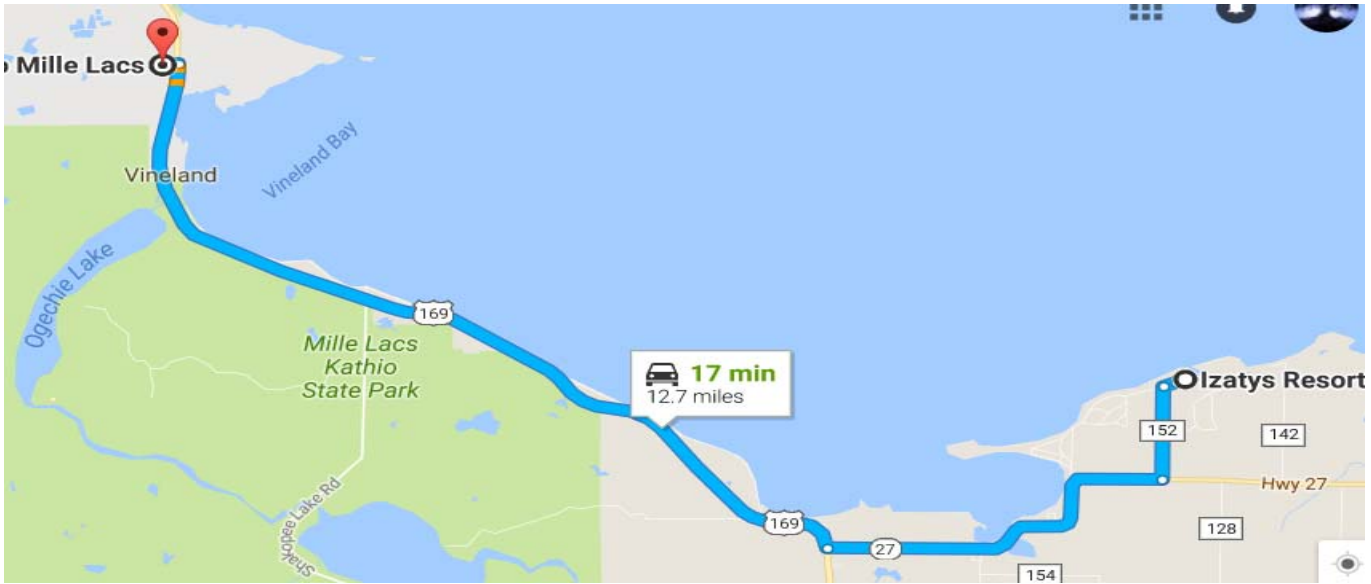

Phone:(320) 532-7777