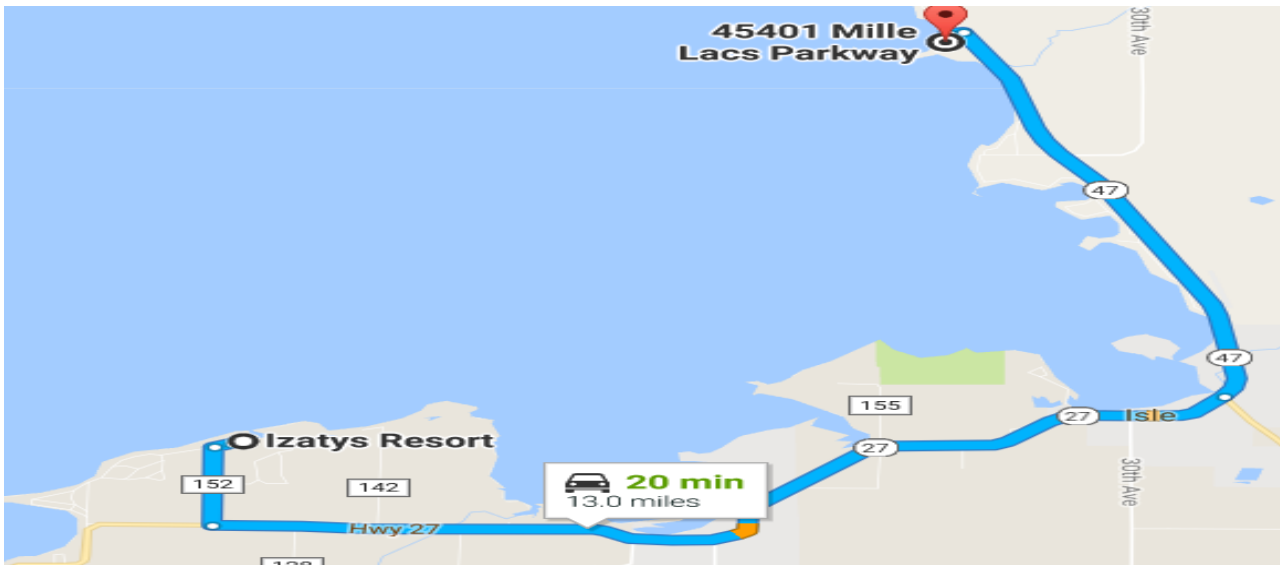

Lodging Information Prices

Address: 40005 85th Ave, Onamia, MN 56359
 Phone: (320) 532-4574

- Standard Double Queen-**
\$89
- Standard King-**
\$89.00
- King Suite-**
\$129.00
- 2 BDRM Beach Villa-**
\$212.50
- 3 BDRM Beach Villa-**
\$237.50
- 4 BDRM Beach Villa-**
\$327.50
- 3 BDRM Townhome-**
\$267.50

Address: 1325 State Hwy 47, Isle, MN 56342
 Phone: (320) 676-3535

- Standard Room-** \$89.00
- Deluxe Room-** \$89.00
- Whirlpool Suite-** \$115.00

Call for current rates...

Address: 41334 Shakopee Lake Road, Onamia, MN 56359
Phone: (320) 532-8590

Call for current rates...

Address: 45401 Mille Lacs Pkwy, Isle, MN 56342
Phone: (320) 676-8834

Call for current rates...

Address: 777 Grand Ave, Onamia, MN 56359

Phone:(320) 532-7777

Call for current rates...

Address: 510 E Lake St, Isle, MN 56342
Phone:(320) 676-1100

Call for current rates...

Address: 5436 479th St, Isle, MN 56342

Phone:(320) 676-3227

Call for current rates...

Address: 7827 US-169, Garrison, MN 56450